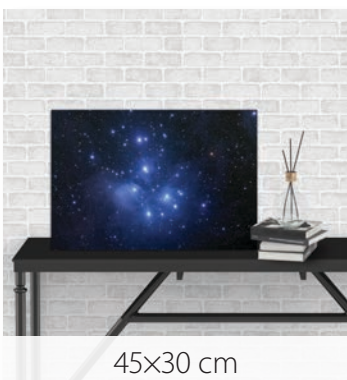

Canvas Photo, Pleiades

Material: Semi shiny canvas, 100% Polyester, 260 g/m²

Characteristics: On pine wood frame, 4x2 cm (Width x Depth) with sawtooth hanger, handmade

Author: Boris Štromar

Size (cm)	Art. No.	EAN code	Net. weight	Unit/Tr. package
30x45	61361	86 06108 61361 0	0,42 kg	40
40x60	61362	86 06108 61362 7	0,58 kg	18
50x75	61363	86 06108 61363 4	0,78 kg	14